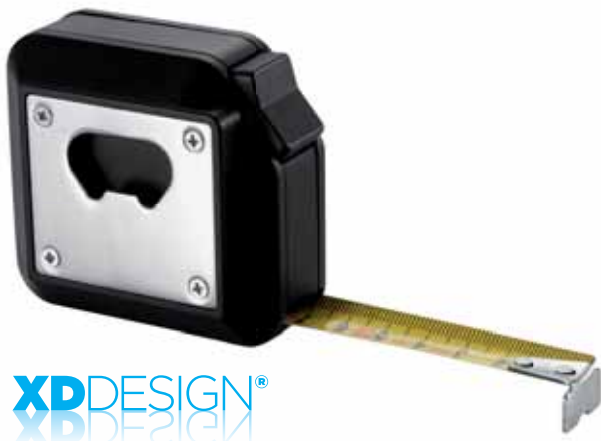

Professional

Handy retractable 5m tape measure.
Ideal for home or office.
Boxed.
Size: 70 x 70 x 32mm
Code: T365

Friday afternoon

5m measure with built-in bottle opener. Soft touch ABS case. Registered design. Boxed.
Size: 75 x 41 x 72mm
Code: XD450

XDDESIGN®

Executive

7.5m with Stainless Steel and rubberised finish case, includes belt clip. Magnetic black gift box.
Size: 85 x 75 x 40mm
Code: XD190

Spin

Pull out the tape and your logo spins around. Small 'twist', huge impact. 2m/6mm with spinning logo case in ABS with soft touch grip and magnetic backside.
Size: 65 x 25mm
Code: XD715

Box cutters

Aluminium and translucent ABS body with retractable blade.
Size: 150 x 35 x 25mm.
BLUE Code: BC100BL
BLACK Code: BC100BK