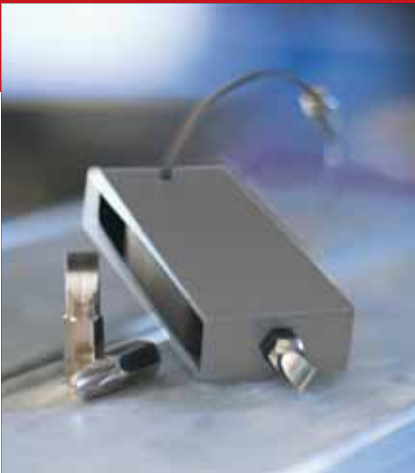

## Fix it Tool

4-in-1 screwdriver for a quick repair. Aluminium cover with ABS bitholder including 4 stainless steel bits and steel wire with screw on lock. Size: 100 x 28 x 9mm Code: XD735