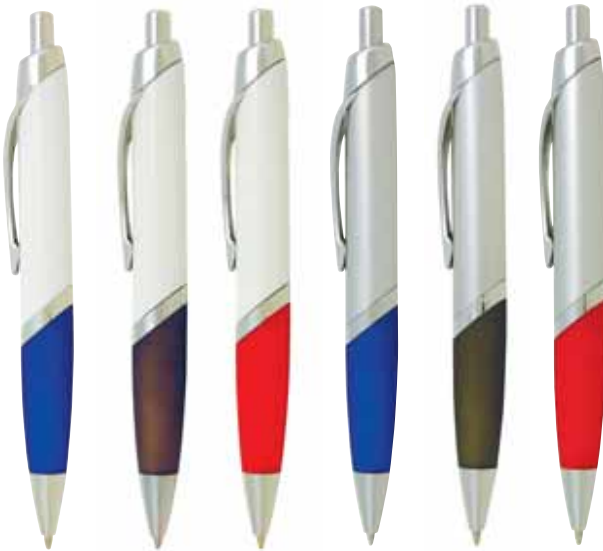

Atlanta

Smart twist action plastic pen with metal clip.
 Parker type refill. Blue ink.
 Blue Code: P1015
 Silver Code: P1011
 Orange Code: P1013
 Red Code: P1012
 Black Code: P1014

Luxor

Uniquely designed plastic pen with large print area, rubber coated grip and metal clip.
 Blue Parker type refill.
 Purple/White Code: P882
 Blue/White Code: P807
 Black/White Code: P808
 Red/White Code: P809
 Blue/Silver Code: P810
 Black/Silver Code: P811
 Red/Silver Code: P812