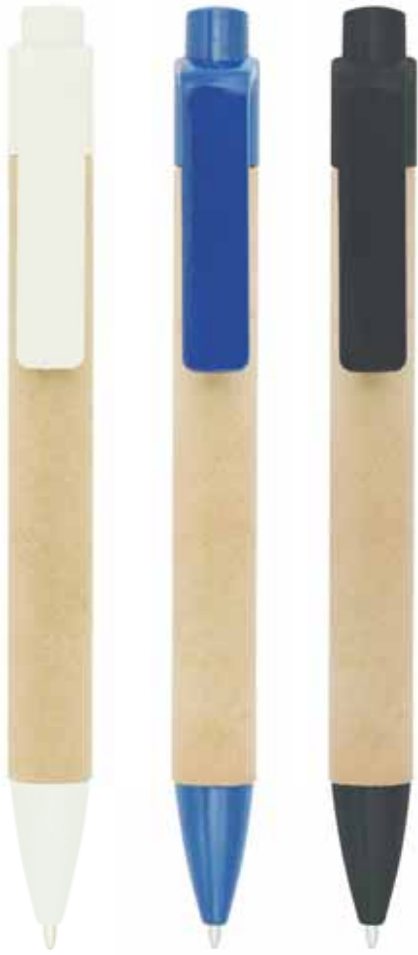

Eco paper pen

Eco friendly pen with both barrel and plastic fittings made from recycled materials.

Blue ink refill.

Black Code: P2010

Blue Code: P2011

Red Code: P2012

White Code: P2013